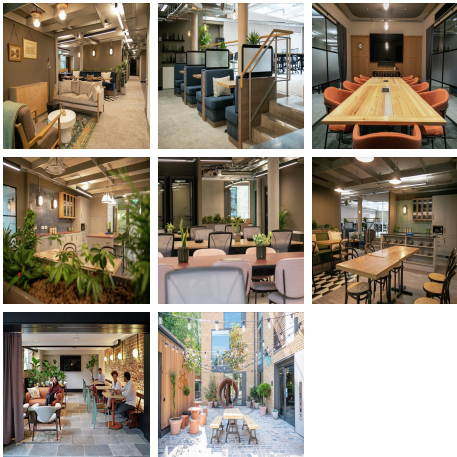

Serviced Office Space UK

52-56 Bermondsey Street

London SE1 3JG

Nestled just behind the bustling London Bridge station, this workspace lies in a charming and vibrant area, often described as the city's cultural pearl. Here, visitors can indulge their senses in a diverse assortment of independent eateries, cafés, bars, and boutiques that delightfully line the lively street. Complementing the casual social atmosphere of snug local pubs, culture enthusiasts can quench their thirst for the arts at nearby contemporary galleries like the renowned White Cube. Moreover, just a short stroll away, visitors can meet with an enticing array of attractions, from the aromatic Borough Market to the impressive Tate Modern, and the beautiful scenery of More London and the Thames. This exceptional locality boasts not one, but three outstanding independent cafés to cater to the morning caffeine fix.

With workspace becoming increasingly congested and pressured, it is becoming more difficult to find an area that is both private enough to work effectively, yet also well-equipped with the necessary facilities to get tasks done. That's why this unique office space offers a balance between these two elements. Here members will find a fitted and fully managed workspace where and can move in straight away and enjoy the extra added flexibility of even more space. Around the centrepiece of a private courtyard, equipped with WIFI, cycle storage and shower pods, members can make use of the newly refurbished reception with the kitchen, informal break-out areas, and meeting rooms for collaboration and inspiration. Lockers and shower facilities are included for members' convenience too.