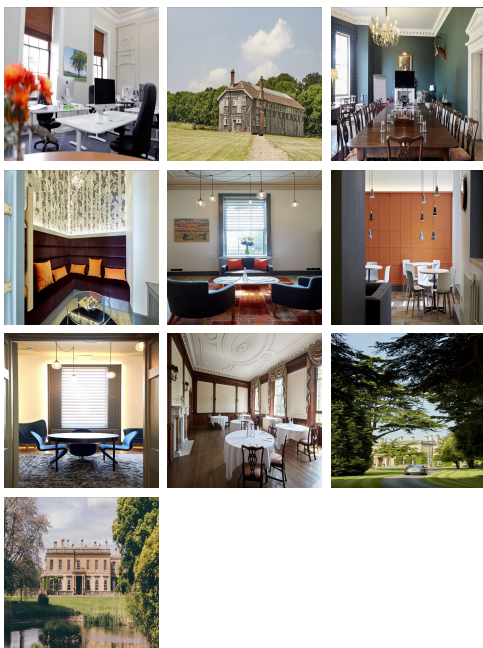

Serviced Office Space UK

Corsham SN13 ORP

This space is situated in the heart of the Wiltshire countryside between Bath and Chippenham with easy access to the M4, the A4 and direct high-speed train links between Chippenham and London in just over an hour. There is a bustling local community and workforce pool of highly talented and technology-savvy individuals. There are nearby amenities including bed and breakfast accommodation, supermarkets, pubs, coffee shops, a post office and shopping outlets. Bristol Airport is around an hour away from this location.

This centre is home to a unique community set in a stunning landscape where like-minded people can inspire and be inspired to do extraordinary things. Whether clients need fully serviced offices, or flexible workspace, to host a meeting or hold an event, come and make history with this workspace. This space offers an inspirational working environment that is home to a dynamic business community. With investment in tech infrastructure, a superb on-site café and hospitality team, reception and business centre, magnificent meetings and event space and focus on the wellbeing of the members including health and convenient services. The centre offers a comprehensive facility for the client's company and staff to thrive. With 1 to 50-person office suites from 100 to 2000 square feet furnished or unfurnished. A contemporary space supporting the business community and guests with the freshest local and quality produce. A perfect place for informal meetings and networking over coffee.