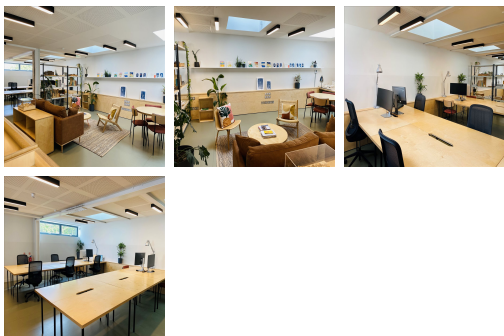

Serviced Office Space UK

London N7 7PA

The location is ideally located in the business centre of the city. The location allows efficient access to all parts of the city, both by public and private transport. For international visitors, London City Airport is the nearest airport and is about 8 miles away from the workspace. Various bus stations and train stations are located near the centre so members can easily commute to work. Moreover, various restaurants, hotels, cafes, shopping malls and tourist spots are located near the centre to spend leisure time.

This modern office space offers a range of serviced offices, fully equipped with beautiful furnishings and ready to move in. To enhance the working environment, this centre offers spacious meeting rooms that are filled with plenty of natural light and fresh air. Furthermore, the facility is equipped with high-speed internet and private phone booths to complete business transactions securely. The bar and fitness centre in the centre provides the ideal escape from any hectic work schedule, allowing employees to relax, recharge and return to their desk re-energised. With everything under one roof, businesses can now enjoy the convenience and comfort that comes with working in this amazing environment.

transport links

Underground	Arsenal
Train Station	St Pancras International
Road Link	Finsbury Park
Airport	London City Airport

Serviced Offices

- **Price** : Â£430 pcm
- **Min Price** : Â£430 pcm
- **Min Size** : 1 wkstns
- **Max Size** : 12 wkstns
- **Total Size** : 12 wkstns
- **Min Term** : 1 mnths
- **Max Term** : 6 mnths