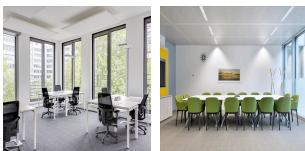

Serviced Office Space UK

6060 Kings Court

Solihull (UK) B37 7WY

Explore the vibrant surroundings of Birmingham Business Park, nestled in Solihull's dynamic West Midlands region. Conveniently located near major transportation hubs, including Birmingham International Airport and Birmingham International Railway Station, commuting is seamless for professionals and visitors alike. Enjoy easy access to nearby amenities, such as shopping centres, restaurants, and recreational facilities, perfectly balancing work and leisure. Immerse oneself in the bustling atmosphere of this thriving business district, surrounded by green spaces and scenic landscapes, offering a tranquil retreat from the urban hustle. With excellent connectivity and a wealth of amenities, Birmingham Business Park sets the stage for productivity and relaxation in equal measure.

Discover an ideal workspace at Birmingham Business Park, Solihull's premier destination for serviced offices and coworking spaces. Located in the heart of the West Midlands, modern and fully-equipped offices offer the perfect environment for productivity and collaboration. Whether a freelancer, startup, or established company, flexible workspace solutions cater to unique needs. Benefit from state-of-the-art amenities, including high-speed internet, meeting rooms, and on-site support staff, ensuring seamless operations and professional interactions. With convenient access to major transportation routes and ample parking facilities, commuting is a breeze for teams. Elevate business presence in a vibrant community of like-minded professionals; networking opportunities abound in a dynamic coworking environment. Experience the ultimate in flexibility and convenience at Birmingham Business Park, where success meets innovation.

transport links

Underground	N/A
Train Station	Birmingham New Street station
Road Link	N/A
Airport	Birmingham Airport

Virtual Office

- **Price** : £65 pcm
- **Min Price** : £65 pcm
- **Min Term** : 24 mnths
- **Max Term** : 999 mnths