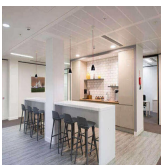

Serviced Office Space UK

120 Sydney Street

Glasgow G31 IJF

Enhance any business with flexible office space at Glasgow, Kirkhaven. Strategically placed near Bellgrove Train Station, just 3km from Glasgow city centre, Sydney Street provides premium office space in a sought-after location. Make travelling and commuting easy with the convenient transport links around the office. Barrack Street bus stop is less than 200m from the doorstep. If guests need a place to stay, tenants will find plenty of great hotels nearby. Parking facilities are just around the corner for those driving to work.

Choose a high-end office in Glasgow, Kirkhaven and gain an inspiring workspace in the heart of Glasgow. Get started straight away in a fully furnished office and handle any workload with business-grade WiFi. Fuel the day with a coffee from the fully stocked kitchen and mingle with potential clients in a sociable open-plan office. Book a fully equipped meeting room using the handy app and add a professional touch using all the latest tech. Moreover, the workspace offers breakout areas where members can enjoy beverages while networking with coworkers and like-minded people. With high-speed internet and 24-hour access, members have the flexibility to get their work done and grow their businesses any time or day of the week.