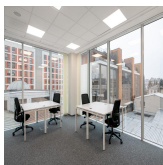

Serviced Office Space UK

Metro Shopping Centre

Gateshead NE11 9YG

Navigate the workday with ease at Metro Centre, the North East's distinguished shopping hub. Situated strategically near the A1, a mere 10km from Newcastle city centre, the Metro Centre office offers prime workspace in an incredibly convenient locale. Amplify efficiency within a contemporary setting and enjoy seamless access to urban amenities via nearby transport links. With A1 Road just minutes away by car and Metro Centre Train Station a mere 150m distance, orchestrating meetings with clients and partners becomes effortlessly streamlined. Should the team require accommodations, a plethora of excellent hotels awaits nearby.

Begin operations swiftly with a fully furnished office at Metro Centre and elevate the business within a premium workspace. Capitalize on the heightened foot traffic at the doorstep and acquaint the brand with a multitude of potential customers. Operate efficiently with business-grade WiFi and collaborate with skilled professionals in a sociable shared office environment. When conducting pitches or presentations, reserve a fully equipped meeting room through the convenient app and dazzle guests with cutting-edge technology. Embrace the adaptable workspace designed to meet business requirements.

transport links

Underground	N/A
Train Station	Metrocentre
Road Link	N/A
Airport	Newcastle Airport

Virtual Office

- **Price** : Â£105 pcm
- **Min Price** : Â£105 pcm
- **Min Term** : 24 mnths
- **Max Term** : 999 mnths