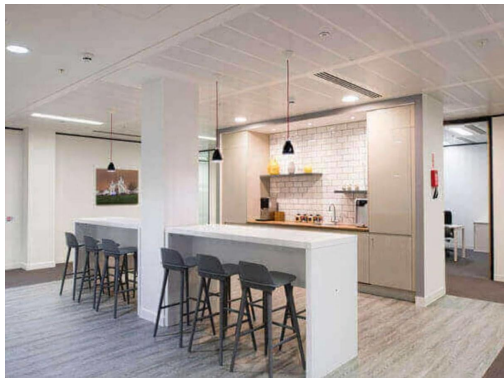

Serviced Office Space UK

Metro Shopping Centre

Gateshead NE11 9YG

Navigate the workday with ease at Metro Centre, the North East's distinguished shopping hub. Situated strategically near the A1, a mere 10km from Newcastle city centre, the Metro Centre office offers prime workspace in an incredibly convenient locale. Amplify efficiency within a contemporary setting and enjoy seamless access to urban amenities via nearby transport links. With A1 Road just minutes away by car and Metro Centre Train Station a mere 150m distance, orchestrating meetings with clients and partners becomes effortlessly streamlined. Should the team require accommodations, a plethora of excellent hotels awaits nearby.

Begin operations swiftly with a fully furnished office at Metro Centre and elevate the business within a premium workspace. Capitalize on the heightened foot traffic at the doorstep and acquaint the brand with a multitude of potential customers. Operate efficiently with business-grade WiFi and collaborate with skilled professionals in a sociable shared office environment. When conducting pitches or presentations, reserve a fully equipped meeting room through the convenient app and dazzle guests with cutting-edge technology. Embrace the adaptable workspace designed to meet business requirements.

transport links

Underground	N/A
Train Station	Metrocentre
Road Link	N/A
Airport	Newcastle Airport

Virtual Office

- **Price** : Â£105 pcm
- **Min Price** : Â£105 pcm
- **Min Term** : 24 mnths
- **Max Term** : 999 mnths