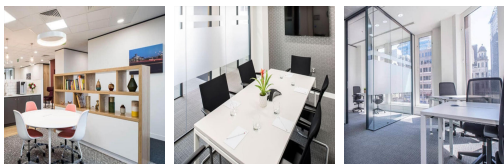

Serviced Office Space UK

Metro Shopping Centre

Gateshead NE11 9YG

Navigate the workday with ease at Metro Centre, the North East's distinguished shopping hub. Situated strategically near the A1, a mere 10km from Newcastle city centre, the Metro Centre office offers prime workspace in an incredibly convenient locale. Amplify efficiency within a contemporary setting and enjoy seamless access to urban amenities via nearby transport links. With A1 Road just minutes away by car and Metro Centre Train Station a mere 150m distance, orchestrating meetings with clients and partners becomes effortlessly streamlined. Should the team require accommodations, a plethora of excellent hotels awaits nearby.

Begin operations swiftly with a fully furnished office at Metro Centre and elevate the business within a premium workspace. Capitalize on the heightened foot traffic at the doorstep and acquaint the brand with a multitude of potential customers. Operate efficiently with business-grade WiFi and collaborate with skilled professionals in a sociable shared office environment. When conducting pitches or presentations, reserve a fully equipped meeting room through the convenient app and dazzle guests with cutting-edge technology. Embrace the adaptable workspace designed to meet business requirements.

transport links

Underground	N/A
Train Station	Metrocentre
Road Link	N/A
Airport	Newcastle Airport

Virtual Office

- **Price** : Â£105 pcm
- **Min Price** : Â£105 pcm
- **Min Term** : 24 mnths
- **Max Term** : 999 mnths