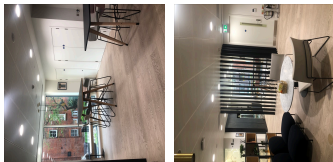

Serviced Office Space UK

24 King William Street

London EC4R 9AT

In the heart of the City of London, offering a productive working environment. A short walk from Monument and Bank stations, the location is perfect for commuting. The space includes meeting rooms, break out areas, and a dedicated kitchen. You can make your own mark on this private office space, with offices for larger teams, including dedicated meeting rooms. We have offices suitable for larger teams with their own dedicated meeting rooms, and access to the shared amenity within the space including breakout, kitchens and bathrooms.

In the heart of the City of London, offering a productive working environment. A short walk from Monument station, the location is perfect for commuting. The space includes meeting rooms, break out areas, and a dedicated kitchen. You can make your own mark on this private office space, with offices for larger teams, including dedicated meeting rooms. We have various offices for larger teams with their own dedicated meeting rooms. You have shared access to bathrooms, kitchens, breakout space. All of the offices come fully furnished and can be set-up to your teams individual requirements.