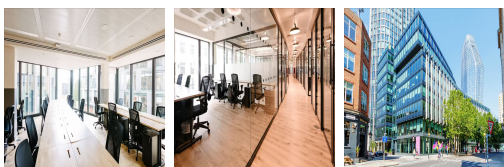

Serviced Office Space UK

30 Stamford Street

London SE1 9LQ

South Bank Central is located between Blackfriars and the Southbank Centre in one of London's thriving area for the arts and businesses alike. Featuring eight floors of private offices, common areas, and event spaces, along with an open-air terrace and communal garden. We have offices for teams of any size, starting from 1 person private offices, all the way up to entire floors for enterprise level teams with dedicated meeting, breakout and bathroom facilities. We offer offices on terms starting from 12 months up to 60.

South Bank Central is located between Blackfriars and the Southbank Centre in one of London's thriving area for the arts and businesses alike. Featuring eight floors of private offices, common areas, and event spaces, along with an open-air terrace and communal garden. Close to transport links, including Southwark, Blackfriars and Waterloo. We are offering private offices from 1 desk all the way up to entire self-contained floors for enterprise level businesses with access to dedicated meeting rooms, breakout, kitchen, bathrooms and access to shared communal areas with an onsite barista.