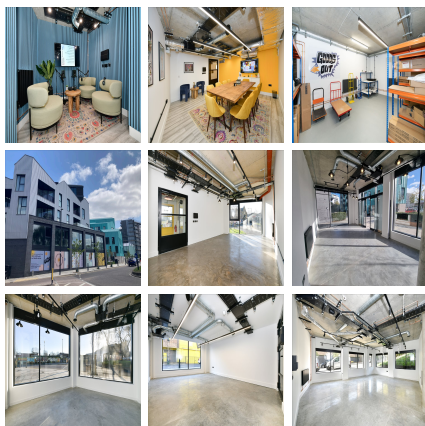

Serviced Office Space UK

415 Wick Lane

London E3 2JG

Brand new creative studios to rent in Hackney Wick. Multiple size options, each space is private and is yours to design, decorate and define as you wish. We also provide additional services such as podcast & photo studios, warehouse logistics support and more. What is Cowarehousing? It's your own full-service warehouse and work environment with beautiful communal spaces and adaptable private units, where you can create, store, and sell your goods and services from. Tradestars Hackney Wick also includes a range of features to help with your day-to-day business. We have a community of local independent businesses where we host a regular events and workshops. Plus we are pet friendly. Current Residents: Amongst our existing residents you will find e-commerce brands, rug crafters, photographers, film producers, events companies and tattoo artists. Come and see if you will be the next business to make Tradestars your HQ. Uses of cowarehousing: * Office * Warehouse * Workshop * Industrial * Studio * Storage * And more

Brand new creative studios to rent in Hackney Wick. Multiple size options, each space is private and is yours to design, decorate and define as you wish. We also provide additional services such as podcast & photo studios, warehouse logistics support and more. What is Cowarehousing? It's your own full-service warehouse and work environment with beautiful communal spaces and adaptable private units, where you can create, store, and sell your goods and services from. Tradestars Hackney Wick also includes a range of features to help with your day-to-day business. We have a community of local independent businesses where we host a regular events and workshops. Plus we are pet friendly. Current Residents: Amongst our existing residents you will find e-commerce brands, rug crafters, photographers, film producers, events companies and tattoo artists. Come and see if you will be the next business to make Tradestars your HQ. Uses of cowarehousing: * Office * Warehouse * Workshop * Industrial * Studio * Storage * And more

transport links

Underground	Victoria Station
Train Station	Liverpool Street Station
Road Link	A12 Motorway
Airport	London City Airport

Serviced Offices

- **Price** : Â£995 pcm
- **Min Price** : Â£995 pcm
- **Min Size** : 1 wkstns
- **Max Size** : 26 wkstns
- **Total Size** : 400 wkstns
- **Min Term** : 3 mnths
- **Max Term** : 60 mnths