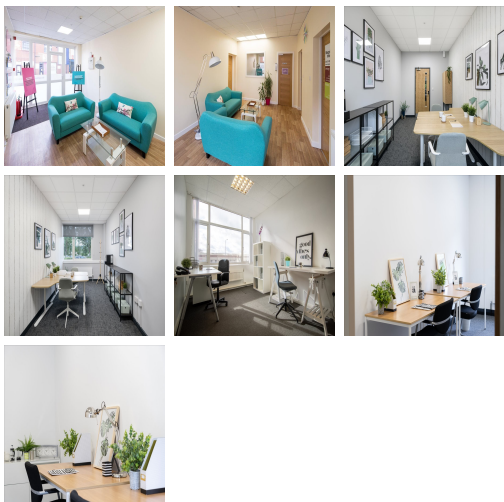

Serviced Office Space UK

Bristol Road

Gloucester GL1 5RZ

This centre is in Gloucester, close to local amenities and facilities and with easy access to main arterial routes. There are nearby Train Stations, including Gloucester, Cheltenham Spa, Stonehouse, and Stroud. The nearest is Gloucester. There are services available in London Paddington. There are cafes and other eateries nearby, and Gloucester offers plenty of attractions and amenities, including shops, restaurants, bars and a range of hotels. This centre is conveniently located and boasts excellent transport links as well.

A large and secure centre provides workshops, studios and storage, ideal for light industrial companies. Parking is available for over 180 cars. The centre has postal services, 24-hour access, an on-site team, reception and site security. This centre offers a meeting room that can hold up to 30 people boardroom style and is at a reduced rate to customers on-site. The refined design and stunning landmark architecture are locally renowned as a commercially significant business establishment incorporating a neutral palette, international style, and industrial materials to create an elegant and fun workspace.

transport links

Underground	N/A
Train Station	Gloucester Railway Station
Road Link	M5 Motorway
Airport	Gloucestershire Airport

Sublet Office Spaces

- **Price** : Â£102 pcm
- **Min Price** : Â£102 pcm
- **Min Size** : 1 wkstns
- **Max Size** : 31 wkstns
- **Total Size** : 164 wkstns
- **Min Term** : 12 mnths
- **Max Term** : 120 mnths