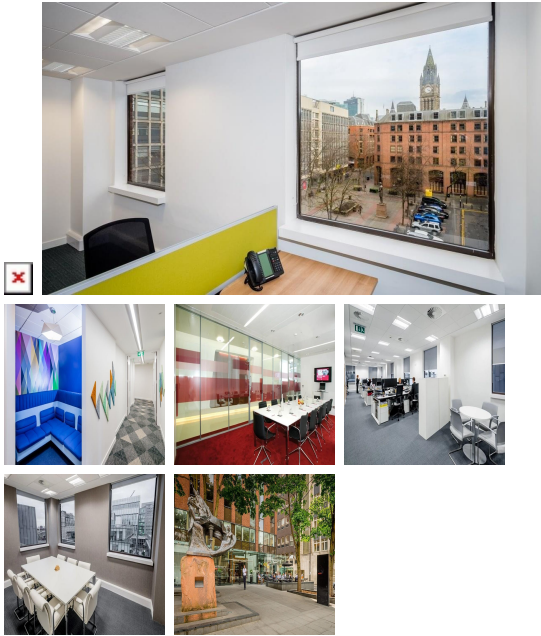

Serviced Office Space UK

Manchester M3 3WR

The workspace is situated in the heart of Manchester, placing tenants and their teams in a well-connected and easily accessible location. This centre boasts excellent transport links. Piccadilly Railway Station and Manchester Airport are just a few minutes away from this business centre. Clients can enjoy local eateries serving a variety of cuisines and entertaining their guests. This building is a wonderland for all things digital – providing an ever-expanding hub of creatives with never-ending networking opportunities.

This centre is a great space that has been designed to meet the demands of any modern business. This centre has coworking and private office solutions equipped to cater to all the needs in a community where companies grow together. The centre provides fully furnished offices with high-speed internet, parking space, meeting space, professional-grade daily cleaning, IT and telecom services, reception services, and beverages. The centre is accessible 24 hours a day so the clients can work flexibly. This recently refurbished centre provides a great platform for any business to flourish with its cost-effective workplace solutions.