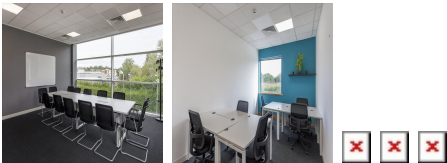

Serviced Office Space UK

Gelderd Road

Leeds LS12 6LX

This centre is located on a business park in the south side of Leeds. It has direct links to the main motorway network and the city ring road. The park has a combination of office and industrial premises. Hotel accommodation is available in close proximity, perfect for any visitors requiring a stop over. The White Rose shopping centre is approximately 1.5 miles away, filled with useful retail outlets. Leeds City centre has further amenities including shopping, eating and drinking options, as well as additional hotels.

This centre provides a comprehensive number of services and facilities such as state-of-the-art Internet and network access, professional reception services, modern fully furnished offices and spacious meeting and conference rooms. This centre offers all-inclusive pricing, so you can move in with peace of mind that there will be no unexpected costs each month. Air conditioning makes the spaces comfortable for working, and there is also 24-hour access to the centre. There are parking spaces available, perfect for those driving into the office, and local transport links help make the commute easy.