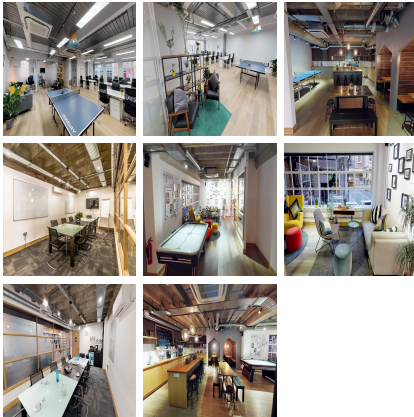

Serviced Office Space UK

London EC2A 3DR

From the vivid and lively buzz of Rivington Street, the centre is a short walk through an archway, and clients are in the cloistered courtyard that is Bath Place, Shoreditch. The space is just a 5-minute walk from old street tube station. With a warm and cosy feel, this pleasant centre offers a range of office suites, all well-crafted to provide a spacious and comfortable place to run the business. Shoreditch is one of London's most exciting locations, fashionable, gritty, artistic, and a favoured destination for tech, creative and media companies.

The tenants will be welcomed into a place that not only wants clients to work - but a fun, cheerful and creative space that look forward to spending time in, surrounded by other like-minded people. A comfortable lounge area invites the clients inside, with a staffed reception desk. In the breakout area tenants will find people playing ping pong, chatting, preparing a cup of coffee or tea, or having a meeting in one of the tables conveniently tucked away on the side of the space. All communal areas are conveniently on the ground floor. The office includes meeting spaces designed with all the comforts needed to make clients' presentations successful, while the café inspired shared space on the ground floor offers cereal, milk, coffee and tea for all staff and clients to enjoy. The facility has left no detail, including showers, bike storage, free guest Wi-Fi, high-speed broadband, and access to a spectacular Roof Garden for a sunny break or an impressive client meeting. Additional amenities, including 24-hour access, 24/7 security, on-site management, admin support, IT services, meeting rooms, event spaces, and so much more, make clients' lives that much easier.