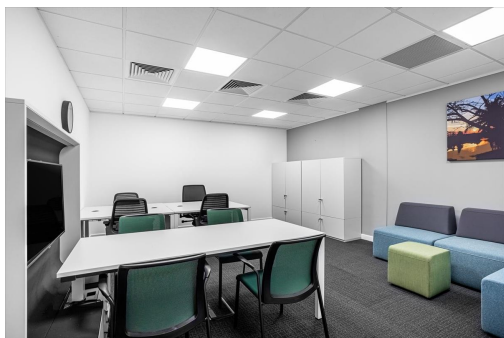

Serviced Office Space UK

Peterborough PE1 5DD

This business centre is a strategically located building in central Peterborough, in the heart of the business district. It is within walking distance of the bus and railway stations, close to all shopping facilities, and within a quarter mile of Junction 5 of the Peterborough Ring Road. The station offers a direct, regular services to London Kings Cross, and being on the East Coast Mainline, various other destinations to the north. There are also various restaurants, bars and cafes in the town.

This centre will provide more than 15,500 sq ft of space to clients with modern, fully serviced offices available on flexible terms allowing for instant and easy occupation. Amenities available at this centre include reception and support staff, 207 workstations and four meeting rooms that can cater for two to 40 delegates. This centre offers all-inclusive pricing, so you can move in with peace of mind that there will be no unexpected costs each month, and members here can also access other centres, great for remote and flexible working. To enhance flexibility even further, there is 24-hour access available.