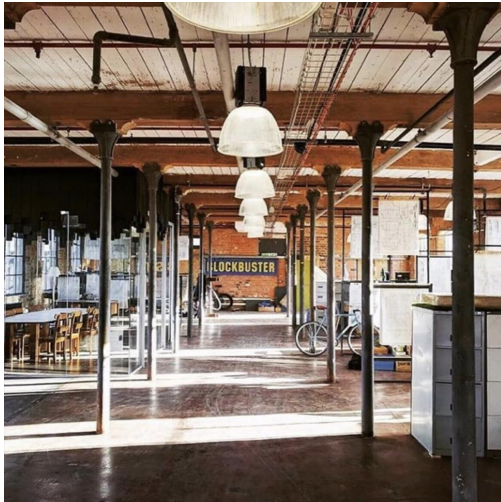

## Tower House Business Centre

York YO10 4UA

This centre is only 5 minutes by taxi from the station, which is served by the east coast mainline to London, Edinburgh and numerous locations between.

This was purpose-built in the late 1800s as the Army's Northern Command Headquarters. Dominating the skyline, the clock tower still houses its original winding. In the early 1990s the building was restored and refurbished as a business centre housing 33 offices of different sizes ranging from 133 to 1,485 sq ft. Office rent includes all heating, electricity, power supply, security, office furniture, water rates, business rates, building insurance, cleaning and maintenance.