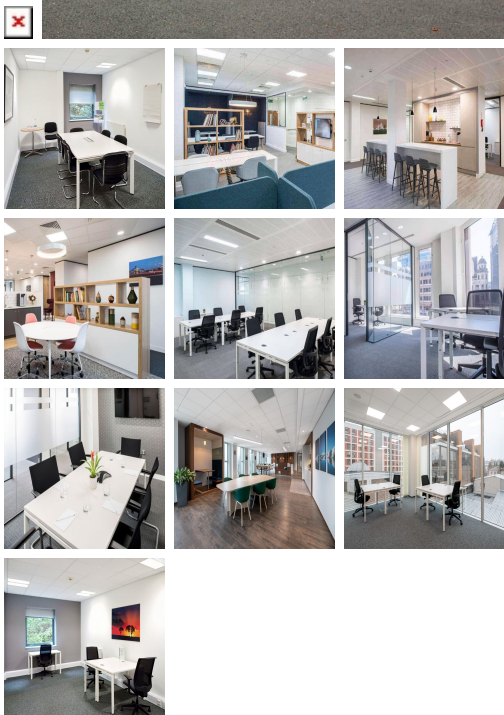

Serviced Office Space UK

Crab Apple Way

Evesham WR11 1GP

Situated in the heart of Vale Park, on the Evesham ring road within easy reach of the M5, this popular site offers fast and convenient access to the surrounding regions including Cheltenham, Gloucester, Worcester, and Birmingham. Evesham Railway Station offers direct service to London Paddington, making those meetings in the Capital easily accessible. The town centre offers an array of amenities, including many places to eat and drink (Costa Coffee), as well as well-known shops such as Clarks, New Look, and Boots.

This workplace does not run like ordinary business centres. Designed to add value to the wider community, the range of flexible offices, virtual offices, and serviced meeting rooms boasts exceptional facilities for small to medium businesses. This workplace is easy to access, modern, and expertly run by friendly and positive staff who are too happy to help. This centre offers professional working environments, including the latest technology and business support. This centre is accessible 24 hours a day, so the clients will not be confined to the traditional business hours. This centre also provides conference rooms for clients to hold formal meetings.