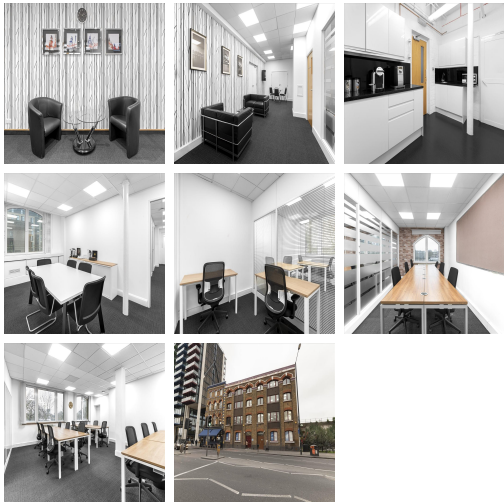

Serviced Office Space UK

London SE1 7TL

This centre is ideally placed on the Albert Embankment, convenient for both Vauxhall Underground Station (Victoria Line and mainline suburban services) as well as London Waterloo Station (Bakerloo, Jubilee, Northern and Mainline services), offering excellent access to London and other parts of the UK. Any visitors requiring accommodation can make use of the number of hotels in the area, and there are plenty of places to go for a business lunch or for some after work drinks. There are various London landmarks and attractions to explore.

The business centre has 10,000 sq ft of office space available, which is configured over four floors for any size of business. The offices to the front of the building provide excellent uninterrupted views over the River Thames. This centre is equipped with modern IT and telecoms facilities. Meeting rooms, catering and audio visual equipment are all available on request. The space is accessible 24-hours a day, allowing for flexibility with working hours. There are kitchen areas for you to make tea and coffee, and the space is well suited to different types of business requiring space in the near future.