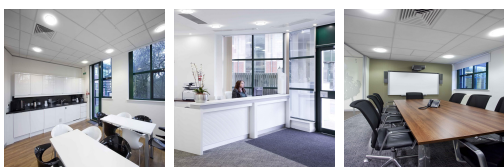

This centre is located in Warrington's Birchwood Park, this centre offers fully furnished and contemporary office suites as well as fully-serviced meeting spaces with a state-of-the-art interior design and fit-out scheme, a service package that allows clients to simply 'plug and play, designated parking, a welcoming reception and concierge service. This centre is the perfect environment to inspire and impress the staff, clients and visitors. The spaces are comfortable, productive places to work, and air conditioning helps this even more so. Meeting rooms are available, as well as conference and video conference facilities.