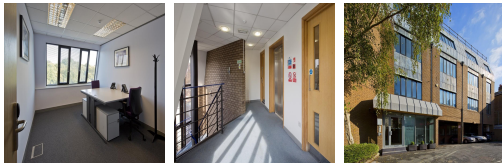

Serviced Office Space UK

397-405 Archway Road

London N6 4ER

This office facility is ideally located on Archway Road within walking distance to Highgate Station. It is on the A1 with quick links to Holloway, Islington or Finchley.

Brand-new luxury serviced offices in a modern spacious building. The offices are fully furnished with modern furniture, air conditioning, heating, windows with blinds and an entry phone system. A range of services and facilities is available for tenants, and these offices are available for immediate occupation on flexible terms.