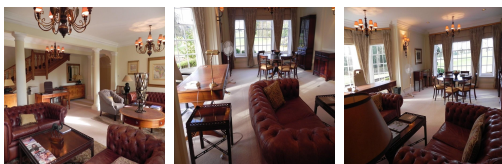

Serviced Office Space UK

Badgemore House

Henley-on-Thames RG9 4NR

The building is situated in the grounds of a prestigious Park Estate in Henley-on-Thames, offering ample parking & providing easy access to the M40, M4, M25 networks. Henley on Thames train station is only 1.5 miles away offering direct access to Paddington London. In less than 5 minutes by car you can be in the historic town of Henley on Thames, with a variety of shops, boutiques and restaurants.

This building provides clients with superior quality serviced offices designed to match individual business needs. We have a wide range of serviced office suites available. Conference & meeting rooms also available for daily hire. The grand board room overlooking the 8th golf hole is the perfect place to host that important meeting, with much of the rental space having views of the course. All office space is complimented by other services which includes kitchen & breakout areas.

transport links

Underground	N/A
Train Station	Henley on Thames train station
Road Link	N/A
Airport	Blackbushe Airport

Serviced Offices

- **Min Size** : 1 wkstns
- **Max Size** : 15 wkstns