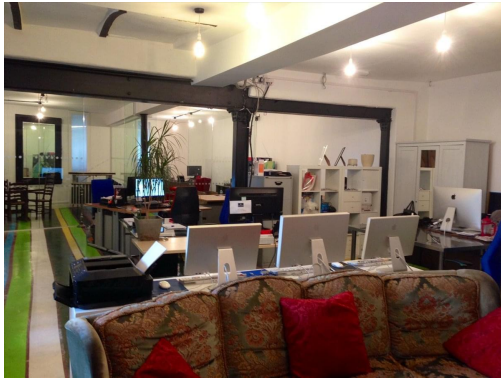

Serviced Office Space UK

London N16 8JH

The office is located in Dalston and the nearest Overground stations are Dalston Kingsland and Dalston Junction.

This shared office space is within a converted warehouse of 2,000 sq ft and is on the ground floor. This co-working space has a kitchenette with microwave, toaster and kettle, and tea and coffee are included. The desk rental comes with access to the Internet and use of the office printer and scanner. Meetings can be held in the meeting room and there is a break-out area.