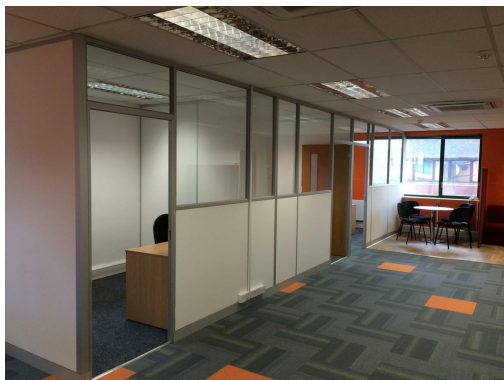

Serviced Office Space UK

Laser Quay

Strood ME2 4HU

These business premises are situated on the popular Medway City Estate near the historic town of Rochester. The location has good access to the M2 motorway leading to junctions 1 and 4, which link to all the major motorway networks, as well as direct high speed train services into London.

Flexible office space for co-working, hot-desk and secure private office suites. Ideal for start-up's and small companies who need a cost effective space to grow. Virtual Office packages also available. 1 to 5 person office suites available on flexible terms. Secure key-fob access to the building and suites. Parking directly in front of the building. Meeting rooms and break out spaces. Each floor has a kitchen and washroom facilities.

transport links

Underground	N/A
Train Station	Southeastern Railways Ltd
Road Link	M2
Airport	N/A

Virtual Office

- **Price** : Â£45 pcm
- **Min Price** : Â£45 pcm
- **Min Term** : 3 mnths