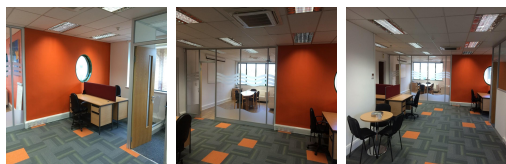

Serviced Office Space UK

Laser Quay

Strood ME2 4HU

These business premises are situated on the popular Medway City Estate near the historic town of Rochester. The location has good access to the M2 motorway leading to junctions 1 and 4, which link to all the major motorway networks, as well as direct high speed train services into London.

Flexible office space for co-working, hot-desk and secure private office suites. Ideal for start-up's and small companies who need a cost effective space to grow. Virtual Office packages also available. 1 to 5 person office suites available on flexible terms. Secure key-fob access to the building and suites. Parking directly in front of the building. Meeting rooms and break out spaces. Each floor has a kitchen and washroom facilities.

transport links

Underground	N/A
Train Station	Southeastern Railways Ltd
Road Link	M2
Airport	N/A

Virtual Office

- **Price** : Â£45 pcm
- **Min Price** : Â£45 pcm
- **Min Term** : 3 mnths