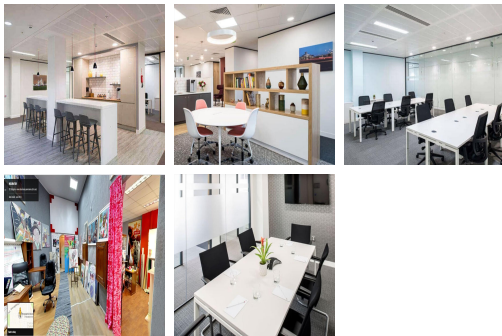

Serviced Office Space UK

Stroudley Road

Basingstoke RG24 8UP

Situated at Daneshill, just to the east of Basingstoke town centre, this centre provides easy access to the eastern ring road and Junction 6 of the M3. The town offers some interesting attractions, including the Milestone Museum, a living museum featuring antique cars. There are also plenty of places to eat and drink (Costa Coffee, Wagamama, Pizza Express), a range of shops, banks, and no shortage of hotels including a Premier Inn. Services to London Waterloo run directly from Basingstoke Railway Station.

This workspace is not run like ordinary business centers. Designed to add value to the wider community, the range of flexible offices, virtual offices, and serviced meeting rooms boasts exceptional facilities for small to medium businesses. This centre is a great space that has been designed to meet the demands of modern business. The workspace is easy to access, modern, and expertly run by friendly, positive staff who are only too happy to help. This centre offers professional working environments, including the latest technology and business support, on a flexible contract at a reasonable price with no hidden charges or additional fees.

transport links

Underground	N/A
Train Station	Basingstoke
Road Link	M3 jnct 6
Airport	Blackbushe Airport

Virtual Office

- **Price** : Â£79 pcm
- **Min Price** : Â£79 pcm
- **Min Term** : 24 mnths
- **Max Term** : 999 mnths