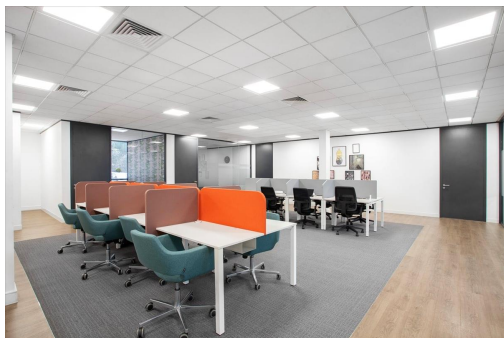

Serviced Office Space UK

Ibstone Road

High Wycombe HP14 3FE

Close to High Wycombe, conveniently located next to junction 5, the A40 provides a direct route into the town. Buses run regularly to and from Princes Risborough railway station – placing London within a 40-minute reach. There are also plenty of car parking spaces in the business centre’s grounds, great for those driving to work or visitors arriving at the centre for a meeting. In the village centre there are local amenities, including coffee shops, a post office, a pub, a supermarket and a fitness centre.

Situated in a Business Park, west of High Wycombe, this convenient business centre occupies a modern, high-spec building close to junction 5 of the M40. Light and spacious, it includes office space and meeting rooms for large and small businesses, with options for shared working or private offices. The facilities are managed so you can focus on business. This centre offers all-inclusive pricing, so you can move in with peace of mind that there will be no unexpected costs each month. Members of this centre can also work from other centres across the country and beyond, absolutely perfect for flexible working.

transport links

Underground	N/A
Train Station	Chinnor & Princes Risborough Railway
Road Link	N/A
Airport	Heathrow Airport

Virtual Office

- **Price** : Â£85 pcm
- **Min Price** : Â£85 pcm
- **Min Term** : 24 mnths
- **Max Term** : 999 mnths