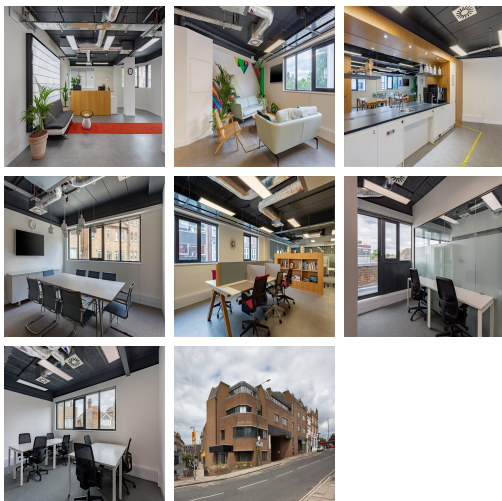

Serviced Office Space UK

Teddington TW11 0JR

This workspace is easy get to by road, as well as rail, with the centre being approximately a five-minute walk away from Teddington train station, ideal for commuters. Local amenities include coffee shops, pubs and shops. London Heathrow Airport is located approximately seven miles away and London City Airport is approximately 18 miles away, so the centre is well placed for access to international travel. The space is also nearby Bushy Park or the River Thames, where you can enjoy a pleasant walk at any time.

Opened June 2017 - There are plentiful opportunities to mingle with other businesses at these workspaces in Teddington, an attractive, leafy part of west London. The low-rise modern building is easy to find from the railway station, which is a few minutes' walk away. It contains unique co-working spaces, breakout networking areas, meeting rooms and offices. Available on flexible terms, this workspace is great for every business from start-ups to established firms, especially those in the science and technology fields. The area is something of a scientific hub, with organisations such as the National Physical Laboratory on the doorstep. This centre offers all-inclusive pricing, so you can move in with peace of mind that there will be no unexpected costs each month.