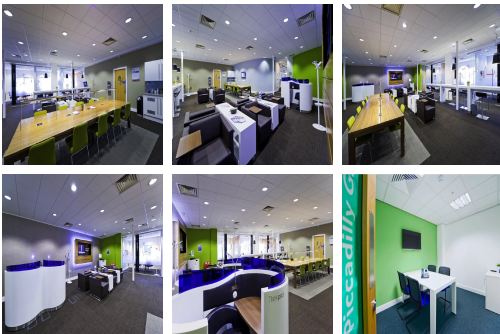

Serviced Office Space UK

Management Suite

Chester CH4 0DE

The huge retail site is easy to find and to reach from junction 36A of the M56, taking the A5104 Chester Road. Liverpool John Lennon Airport is only 12.8 miles away, and nearby you will also find other transport connections with Hawarden Rail Station being less than three miles away and Chester Bus Exchange around four miles from this modern business centre. Within waling distance there are well-known shopping outlets, including Topman and Boots, as well as places to eat and drink, including Prezzo and Mill House.

Broughton Shopping Park in Chester offers accessible, professional workspace that you can drop into and make the best of your mobile technology while you're on the road. Walk in and start working straight away using the business lounge and quality free WiFi, or book professional meeting room space to collaborate with clients and colleagues in private. Complimentary refreshments are available at this perfect place to work effectively on the move, and there is air conditioning for comfort. This centre offers all-inclusive pricing, so you can move in with peace of mind that there will be no unexpected costs each month.

transport links

Underground	N/A
Train Station	Hawarden
Road Link	N/A
Airport	Hawarden Airport

Virtual Office

- **Price** : Â£69 pcm
- **Min Price** : Â£69 pcm
- **Min Term** : 24 mnths
- **Max Term** : 999 mnths