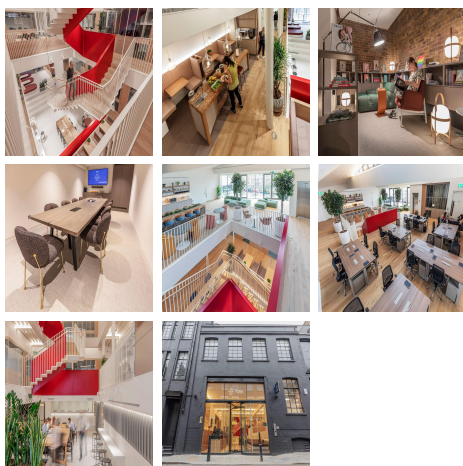

Serviced Office Space UK

42 - 46 Princelet Street

London E1 5LP

This space is nestled within Spitalfields and benefits from proximity to several of London's most exciting neighbourhoods. The centre is just a stone's throw from Shoreditch High Street, thus allowing tenants to take advantage of all that this quirky area has to offer, including a wealth of eateries and drinking holes. Similarly, Liverpool Street is very close too, meaning that the space has unparalleled transport connections across the city, with one of the Capital's key transport hubs so close. Liverpool Street is served by the Central, Circle, Hammersmith & City and Metropolitan underground lines, and also offers Overground, TfL Rail and other rail services. Alternatively, Aldgate East station is also minutes away and is served by the District Line too.

This centre promises to be one of London's elite workspaces with every aspect of the space finished to a very high level. Tenants will benefit from state-of-the-art technology with lightning-quick WiFi that is uncapped. You can also indulge in the members-club style service that the centre prides itself on, with the fantastic concierge and reception services fulfilling the tasks asked of them and allowing you to focus solely on your business. There is also impressive meeting rooms throughout the building, inspiring breakout spaces and a feature staircase. Design-wise, this space will benefit from an abundance of natural light making for a productive environment, there is also a lovely roof terrace to chill out on, and an inspiring internal atrium. Other amenities include event space with seating, a fully equipped kitchen, an onsite café, a wellness studio, printing facilities on every floor and exclusive discounts for members.