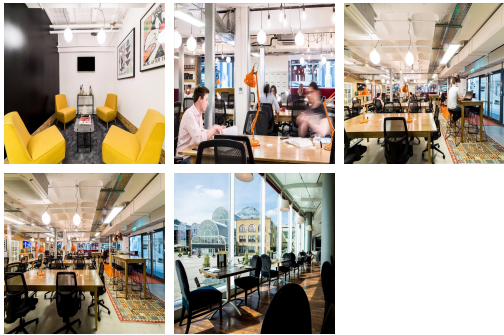

Serviced Office Space UK

London N1 0QH

The centre is located in the heart of Angel, Islington, surrounded by a fantastic community and a fantastic mix of local and global businesses. The surroundings are full of amenities such as; great shopping outlets, eateries, restaurants and bars as well as having fantastic transport connections. Angel tube station is just a two-minute walk from the space and King's Cross St. Pancras is 10-minutes away. There are also an abundance of bus stops with varying routes available, further enhancing the accessibility.

This collaborative workspace is a unique space located in Upper Street, Angel. The centre allows entrepreneurs, start-ups and small businesses to be able to come together in collaboration to connect and grow their businesses in a friendly, networking environment. The centre is a vibrant space with warm decor and a homely feel about it and is specifically designed to cater to how you wish to work. There are a variety of memberships available including hot-desking, dedicated desks and even some small, private office space. Tenants are able to access the space 24-hours a day, and there is a security system.