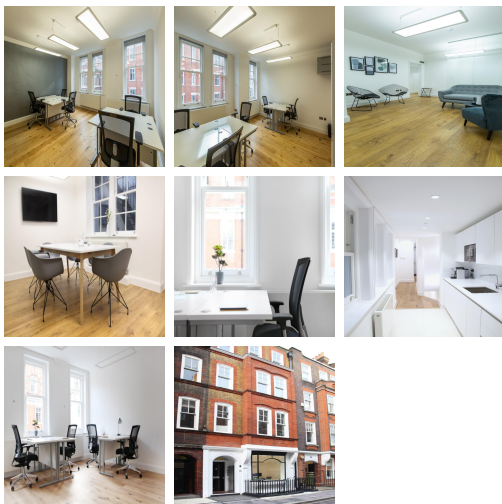

Serviced Office Space UK

London W1W 8RG

Fitzrovia is a unique location, just a five-minute walk from Oxford Circus Underground Station and a 10-minute walk away from Tottenham Court Road, making it easy to get around with frequent connections across London. The centre benefits from restaurants, coffee shops, bars and retail stores nearby, including Vapiano, Wahaca and Kaffeine. The space is in a prime business location and has easy access to Heathrow and London City airports, great for international travel. With everything on the doorstep of this business centre, there are also many recreational activities around the corner.

The centre is housed in a period building, spread over five floors. It boasts natural light and combines minimalism and luxury design, a fantastic working environment. The on-site cleaning team keeps the space looking immaculate and professional. This location is an exceptionally stylish and highly modern business centre installation providing a host of premium and innovative corporate facilities and professional services such as impressive reception services and lobby areas, modern fully furnished private office suites, state-of-the-art professional office equipment, a fast online network, and high-speed internet access.