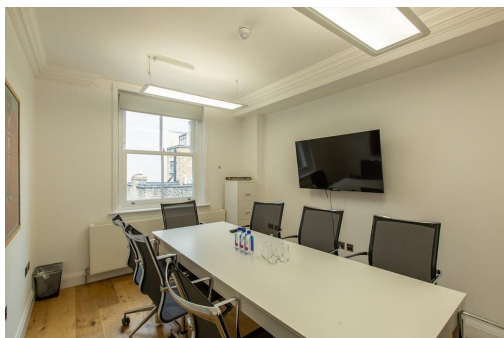

Serviced Office Space UK

London W1W 8RG

Fitzrovia is a unique location, just a five-minute walk from Oxford Circus Underground Station and a 10-minute walk away from Tottenham Court Road, making it easy to get around with frequent connections across London. The centre benefits from restaurants, coffee shops, bars and retail stores nearby, including Vapiano, Wahaca and Kaffeine. The space is in a prime business location and has easy access to Heathrow and London City airports, great for international travel. With everything on the doorstep of this business centre, there are also many recreational activities around the corner.

The centre is housed in a period building, spread over five floors. It boasts natural light and combines minimalism and luxury design, a fantastic working environment. The on-site cleaning team keeps the space looking immaculate and professional. This location is an exceptionally stylish and highly modern business centre installation providing a host of premium and innovative corporate facilities and professional services such as impressive reception services and lobby areas, modern fully furnished private office suites, state-of-the-art professional office equipment, a fast online network, and high-speed internet access.