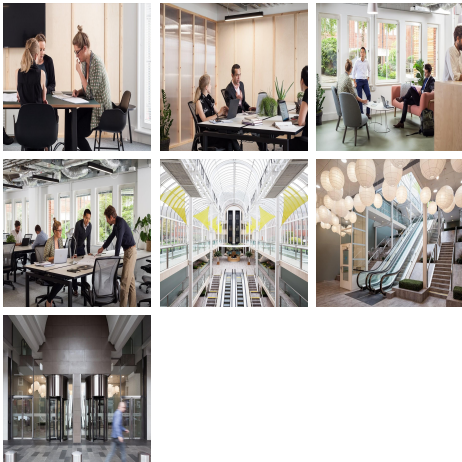

Serviced Office Space UK

International House

London W5 5JY

Based in the bustling area of Ealing, this centre has easy access to great transport links and a whole host of eateries and retailers. Based on Ealing High Street with its 80 retailers and restaurants, tenants can take advantage of this on their lunch time. The centre is just 6-minutes from Ealing Broadway underground and rail station, part of the District and Central line, the station offers access to areas across the Capital. It's rail services also has a direct route to both London Paddington and Reading - perfect for those commuting from that area.

Based in Ealing, this vibrant centre offers flexible, well-designed workspace for businesses of any kind or size. With one single, all-inclusive rate - meaning rent, bills, business rates, facilities and internet are all in one simple payment - tenants can rest assured that many aspects of moving offices that may be worrisome are covered. With full control over your space, whether you want to brand it to your liking or lay the space out differently, you can grow your business in a space that is uniquely yours. Coming equipped with phone booths, superfast WiFi, impressive boardrooms and breakout space, there is no area lacking and the centre provides you with a great base to have a productive, creative workday. Cyclists can take advantage of secure, sheltered bike storage, there is reception services, onsite security, 24 hour access and security, shared kitchen facilities with provided beverages and daily cleaning services. Tenants will have free of charge access to meeting rooms and their rate is inclusive of a 1gb line. All in all, this centre provides an exciting option for businesses to grow in a wonderful setting.