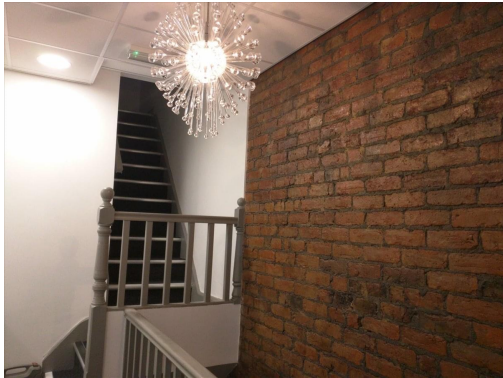

Serviced Office Space UK

Radcliffe M26 4PY

This work space is situated just off Ainsworth Road, which can be accessed via the Bury and Bolton Road (A58). Radcliffe is perfectly located to access the M56, M60 and M66, these motorway networks make the office space easily accessible from Bury, Bolton and Manchester. Located within walking distance of the business centre are a selection of places to eat, ranging from Indian restaurants to pubs and fish and chip restaurants. The work centre is also easily accessible via the Metrolink, making the journey easier for commuters.

This impressive office space is modern and spacious and is perfectly located just off Ainsworth Road in Radcliffe. There are six office suites available, all of different sizes, and suitable for a range of business types. They suites range from 137 Sq Ft to 385 Sq Ft, accommodating companies of varying size. The building has a great breakout area that has the facilities to make teas and coffees. The space has some excellent facilities, these include CCTV, 24 hour access and communal areas. The office space is easily accessible with different public transport routes and motorway networks near by.

transport links

Underground	N/A
Train Station	Swinton
Road Link	N/A
Airport	City Airport Ltd

Serviced Offices

- **Price** : Â£112 pcm
- **Min Price** : Â£112 pcm