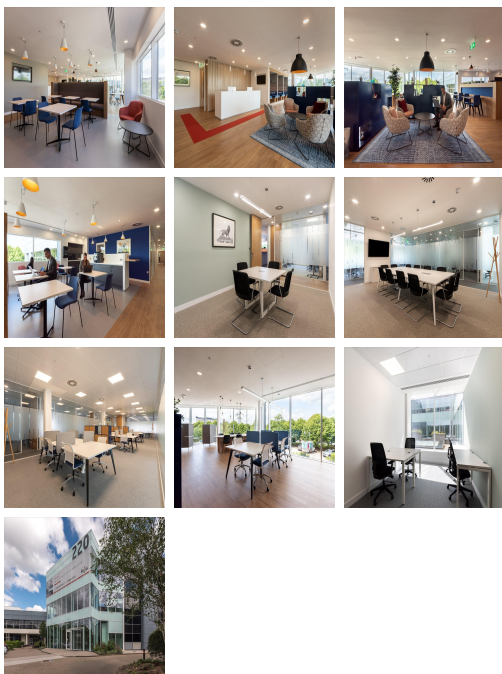

Serviced Office Space UK

Wokingham RG41 5TP

This excellent office space is located in Rainbow, Winnersh. The building is surrounded by beautiful green areas and also features a stunning central terrace and lightwell. The office space is within close proximity to many great transport links, Winnersh Triangle Station is located a six minute walk from the work centre and Winnersh Station is located a twenty minute walk. The work centre is situated just off the A329(M) which has quick access to the M4. Reading is a short ten minute drive from the work centre.

This listing offers fantastic work space which is situated in an excellent location. The impressive office building is three storeys high and offers modern and spacious serviced office space. Co-working spaces are also available at this location, both fixed and hot desks. The building has beautiful glazed elevations and also super fast, unlimited Wi-Fi. Tenants can also benefit from numerous services and amenities, which are needed for a modern business to be productive and successful, for example admin support and meeting rooms. Located within walking distance of great transport links and local amenities, this work space is a perfect place to base and grow your business.