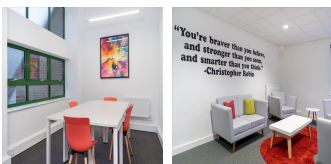

Serviced Office Space UK

Pine Grove

Crowborough TN6 1DH

This office space is situated in the High Weald Area, surrounded by stunning countryside, and only seven miles south-west of Royal Tunbridge Wells and just 35 miles south of London. The building has access to fantastic transport links, the office space is located on the town's main through road and is situated close by to Croft Road Bus Station, Broadway Bus Station and Crowborough Train Station. The work space is situated between two major supermarkets and there are other fabulous amenities located just a stone's throw away.

This listing offers three floors of excellent, high-quality, flexible work space, located in the heart of quaint Crowborough. As soon as you enter this impressive building, you will notice the network or aerial walkways, which are crisscrossing the beautiful central atrium space. The building boasts plenty of natural light that floods into the work space, making it a very light, bright and airy working environment. There is a range of office options at this location, there are a selection of chic private offices, stylish meeting rooms and open-plan spacious co-working areas. Tenants can benefit from friendly on-site staff, available to support your business needs.