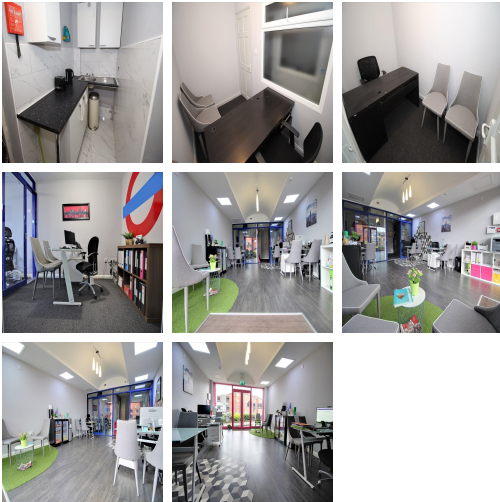

Serviced Office Space UK

Luton LU1 3EN

This modern office space is located in the heart of Luton right next to the University of Bedfordshire. A number of bars and restaurants surround this centre. The Brewery Tap is located just a minute away, the perfect spot for a drink after work. If you are looking for a quick bite to eat Atlantico Cafe is just minutes away. This centre is highly accessible due to its central location. The Motorway M1 J10 and Luton Airport are less than a five-minute drive away. For those arriving by public transport, Luton Mainline Train Station is less than five-minutes away on foot. Busses also pass through the area frequently and the nearest bus stop is a short two-minute walk away.

A fantastic property that has been recently renovated and boasts a sleek, modern interior. This ultra-modern space is filled with affordable and meaningful amenities so you can hit the ground running from the day you move in. Every detail has been considered so that you can focus on what matters: your business. Light-filled office space filled with stylish furniture that creates a comfortable working environment. This office space also includes a communal kitchen. Members can take advantage of 24/7 building access so you do not have to restrict yourself to business hours. This flexible office space is available now!