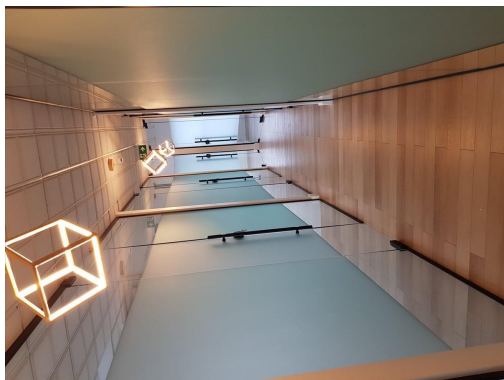

Serviced Office Space UK

---

58 Peregrine Road

Ilford IG6 3SZ

It is located in Hainault away from London's hustle and bustle but close enough to make the commute an easy one. Several shops, restaurants, banking services, and other useful amenities are located within walking distance of the office. This space also includes free parking for tenants so your commute to and from work will be easy. You can hop on the 247 and 362 bus services. The bus stop is less than 100 yards away from the Business Centre. Hainault Station is located just 1 mile away, providing easy access to London.