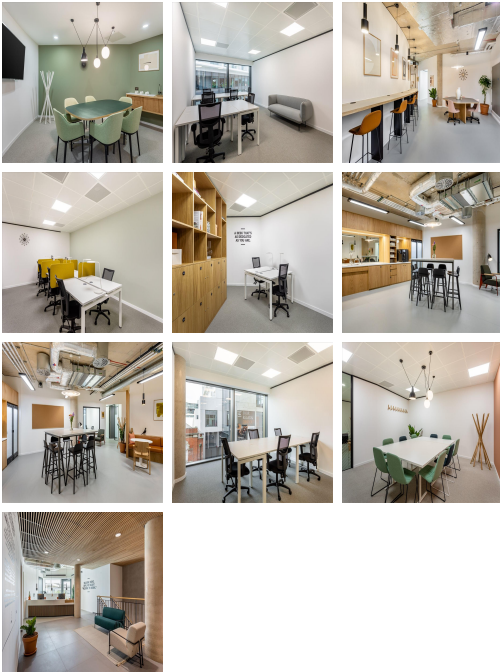

Serviced Office Space UK

London N4 3FU

This wonderful workspace is located right by Finsbury Park Station and is easily accessible by the members. There is two-way access to reach this place which is by car or public transport such as taxi, metro train, and bus. Fantastic transport links are available due to the central location of this space. In addition, parking is available for convenience. When the day is done, relax with a wander around Woodberry Wetlands, or soak up some inspiration with a film at the Finsbury Park Picturehouse.

This workspace believes in working with people and ideas. The dynamic workspace has been designed to help in thinking, creating, and collaborating with an energetic community of like-minded professionals, while the dedicated team handles logistics and background services. From stylish meeting rooms to handy virtual office solutions, these creative and uplifting workplaces are home to forward thinkers, innovators, and game changers with the confidence to disrupt, create and hustle. Whether anyone is a small business, entrepreneur, or corporate entrepreneur, this centre helps to expand their horizons.