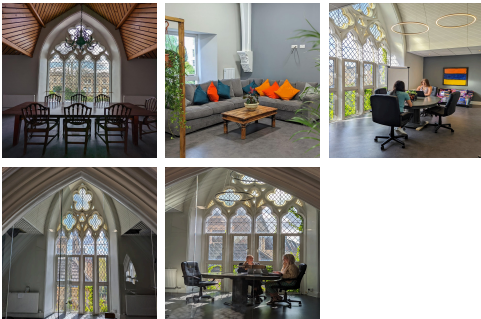

Serviced Office Space UK

16 Oakfield Road

Bristol BS8 2AP

This workspace is Bristol's exciting new development centre in the hustle and bustle of city life right outside the window and a vibrant atmosphere that will inspire creativity and success. This workspace provides an ideal base to access all of Bristol's best hotspots. Enjoy a range of fabulous restaurants and cafés just moments away, or experience the town's buzzing nightlife. The office space is all nearby. Not just that, but with transport links, getting around town or further afield is made easy for members.

This centre is a unique business destination where members can do the most of the work and network with business-minded professionals. The space provides amenities with everything that anyone needs to stay productive and successful. Members can start the day with tea and coffee before heading off to enjoy exclusive access to a superfast broadband connection and telephone booth. With convenient, bookable meeting and event spaces, clients have all the tools to collaborate successfully with colleagues or host presentations without the fuss. After hours of hard work, there's no better place than break-out lounges and an open garden area to relax. For added convenience, the space also ventures into sustainable networking and provides bike storage plus shower facilities for those who wish to exercise during lunch.